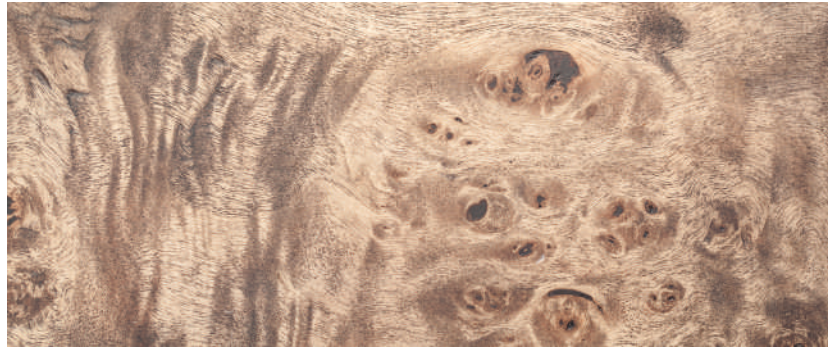

Golden Poplar, open pore